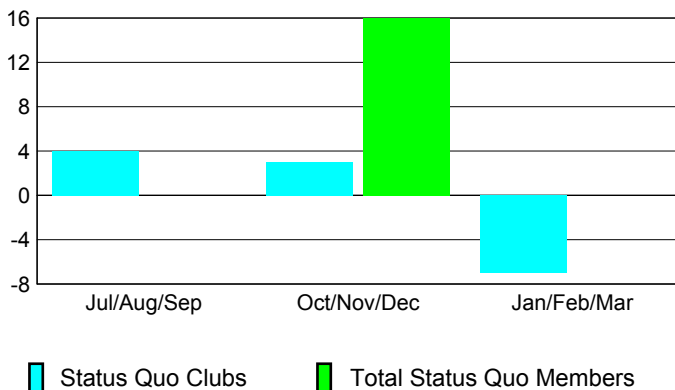

2008-2009 GMT Quarterly Report for District (or Undistricted) **District 354 D**

GMT: **BYEONG-DEOK KIM**

Location: **REPUBLIC OF KOREA**

GMT CA: **5**

CLUBS

Club Results 2008-2009

Clubs 2007-2008

Month	New Club	Actual New	Actual Dropped	Gain/Loss of	Gain/Loss of
	Goal	New Clubs	Clubs	Clubs	Clubs
Jul/Aug/Sep	3	3	-3	0	1
Oct/Nov/Dec	4	1	-4	-3	13
Jan/Feb/Mar	3	-4	7	3	4
Totals	10	0	0	0	18

Club Results 2008-2009

Goal, New, Dropped, Gain/Loss

Comparison of Club Gain/Loss

Current Year Compared to the Previous Year

YTD Status Quo Clubs 2008-2009

Status Quo Clubs Compared to Status Quo Members

MEMBERSHIP

Membership Results 2008-2009

Membership 2007-2008

Month	Net Memb	Actual New	Actual Dropped	Gain/Loss of	Gain/Loss of
	Goal	New Memb	Memb	Memb	Memb
Jul/Aug/Sep	100	477	-779	-302	144
Oct/Nov/Dec	150	377	-658	-281	535
Jan/Feb/Mar	150	513	-169	344	367
Totals	400	1367	-1606	-239	1046