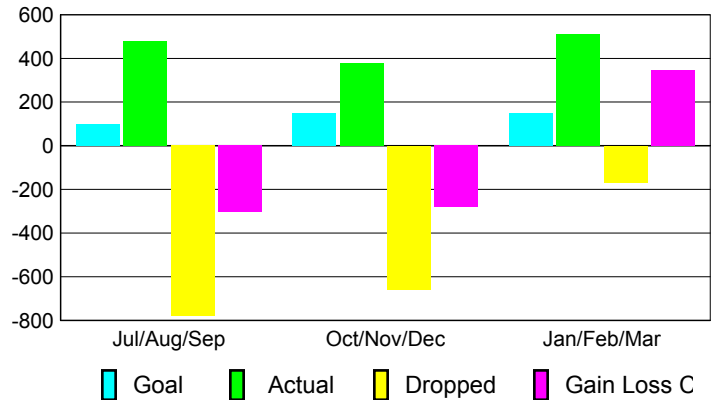

Membership Results 2008-2009

Goal, New, Dropped, Gain/Loss