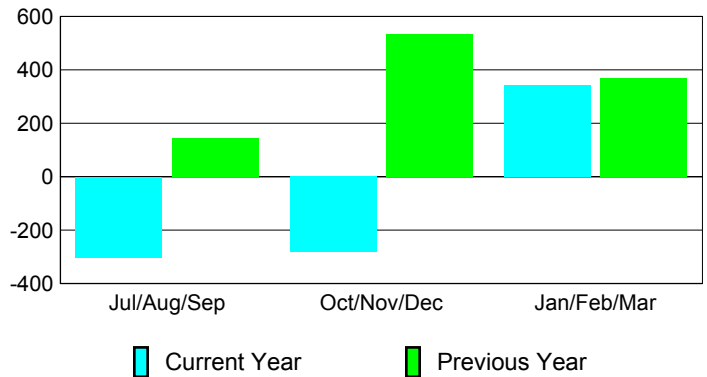

Membership Results 2008-2009

Membership 2007-2008

Month	Net Memb	Actual New	Actual Dropped	Gain/Loss of	Gain/Loss of
	Goal	New Memb	Memb	Memb	Memb
Jul/Aug/Sep	100	477	-779	-302	144
Oct/Nov/Dec	150	377	-658	-281	535
Jan/Feb/Mar	150	513	-169	344	367
Totals	400	1367	-1606	-239	1046

Membership Results 2008-2009

Goal, New, Dropped, Gain/Loss

Comparison of Membership Gain/Loss

Current Year Compared to the Previous Year

Gender Comparison 2008-2009