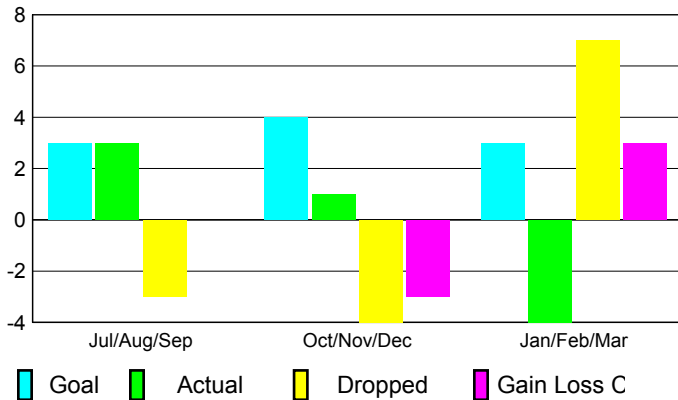

2008-2009 GMT Quarterly Report for District (or Undistricted) **District 354 D**

GMT: **BYEONG-DEOK KIM**

Location: **REPUBLIC OF KOREA**

GMT CA: **5**

CLUBS

Club Results 2008-2009

Clubs 2007-2008

Month	New Club	Actual New	Actual Dropped	Gain/Loss of	Gain/Loss of
	Goal	New Clubs	Clubs	Clubs	Clubs
Jul/Aug/Sep	3	3	-3	0	1
Oct/Nov/Dec	4	1	-4	-3	13
Jan/Feb/Mar	3	-4	7	3	4
Totals	10	0	0	0	18

Club Results 2008-2009

Goal, New, Dropped, Gain/Loss

Comparison of Club Gain/Loss

Current Year Compared to the Previous Year

YTD Status Quo Clubs 2008-2009

Status Quo Clubs Compared to Status Quo Members

MEMBERSHIP

Membership Results 2008-2009

Membership 2007-2008

Month	Net Memb	Actual New	Actual Dropped	Gain/Loss of	Gain/Loss of
	Goal	New Memb	Memb	Memb	Memb
Jul/Aug/Sep	100	477	-779	-302	144
Oct/Nov/Dec	150	377	-658	-281	535
Jan/Feb/Mar	150	513	-169	344	367
Totals	400	1367	-1606	-239	1046