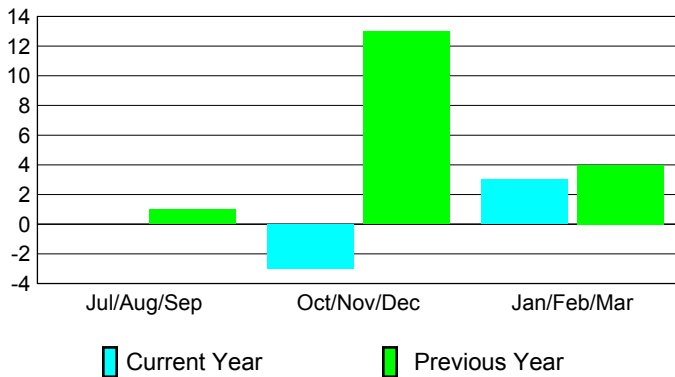

2008-2009 GMT Quarterly Report for District (or Undistricted) **District 354 D**

GMT: **BYEONG-DEOK KIM**

Location: **REPUBLIC OF KOREA**

GMT CA: **5**

CLUBS

Club Results 2008-2009

Clubs 2007-2008

Month	New Club	Actual New	Actual Dropped	Gain/Loss of	Gain/Loss of
	Goal	New Clubs	Clubs	Clubs	Clubs
Jul/Aug/Sep	3	3	-3	0	1
Oct/Nov/Dec	4	1	-4	-3	13
Jan/Feb/Mar	3	-4	7	3	4
Totals	10	0	0	0	18

Club Results 2008-2009

Goal, New, Dropped, Gain/Loss

Comparison of Club Gain/Loss

Current Year Compared to the Previous Year

YTD Status Quo Clubs 2008-2009

Status Quo Clubs Compared to Status Quo Members

MEMBERSHIP